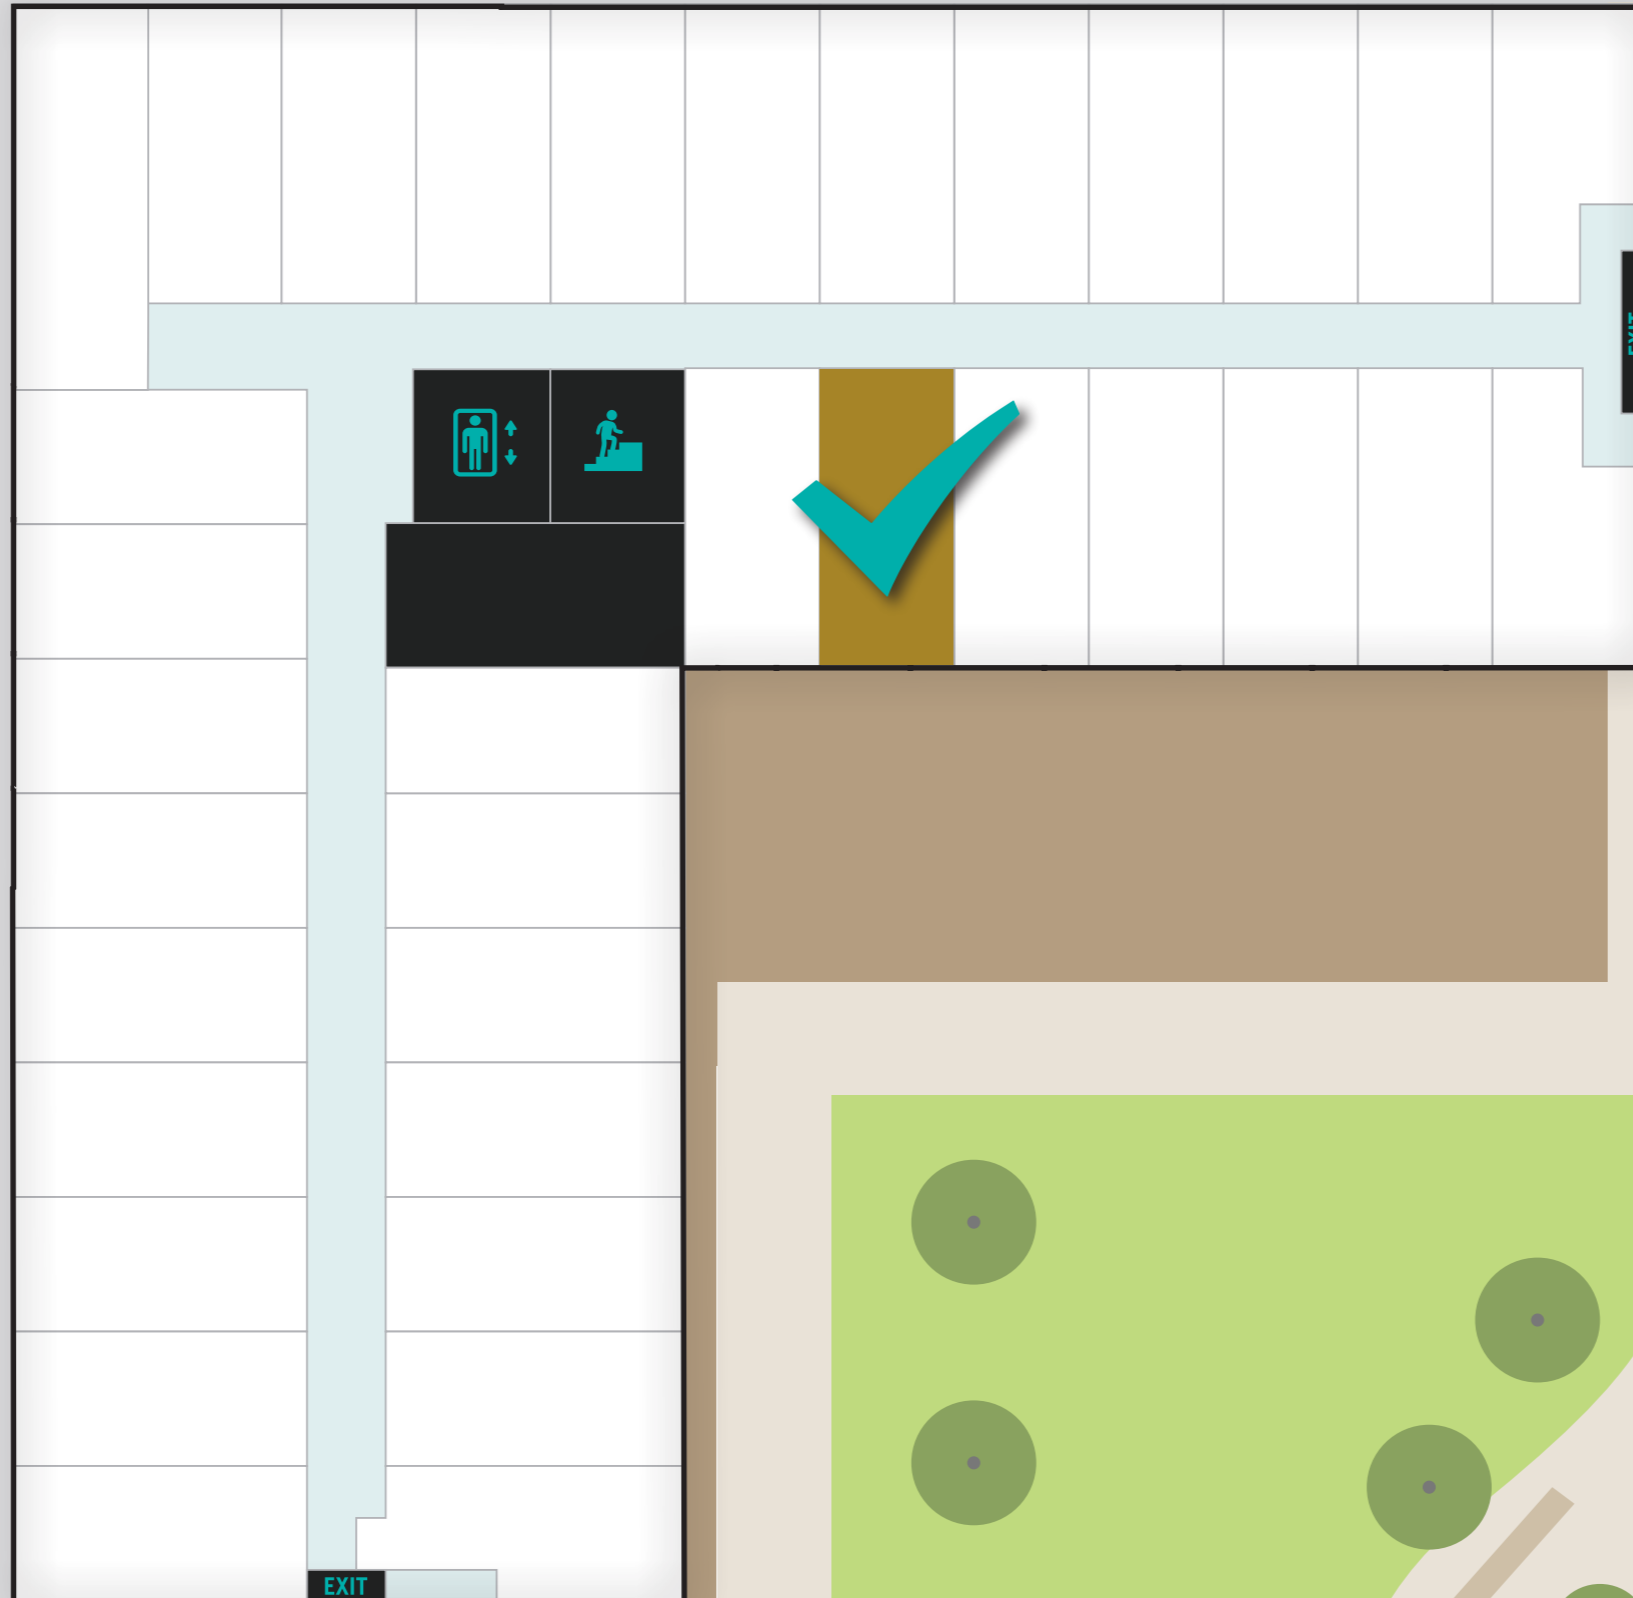

MT. LINCOLN WEG

TT. VASUM WEG

AMSTERDAM NDSM

GROUND FLOOR

LEGEND

-  STAIRS
-  ELEVATOR
-  EXIT EMERGENCY EXIT
-  TOILETS
-  GAME CORNER
-  LOUNGE
-  MAILBOX
-  LAUNDRY
-  BICYCLE STORAGE
-  PRIVATE DINING ROOM
-  RECEPTION
-  MAIN ENTRANCE

MT. LINCOLNWEG

AMSTERDAM NDSM

1ST FLOOR

LEGEND

-  STAIRS
-  ELEVATOR
-  EMERGENCY EXIT
-  STUDY ROOM

TT. VASUMWEG

MT. LINCOLNWEG

AMSTERDAM NDSM

2ND FLOOR

LEGEND

 **YOUR STUDIO**

 STAIRS

 ELEVATOR

 EMERGENCY EXIT

TT. VASUMWEG

STUDENT
EXPERIENCE

MT. LINCOLNWEG

AMSTERDAM NDSM

3RD FLOOR

LEGEND

-  STAIRS
-  ELEVATOR
-  EXIT EMERGENCY EXIT

TT. VASUMWEG

MT. LINCOLNWEG

AMSTERDAM NDSM