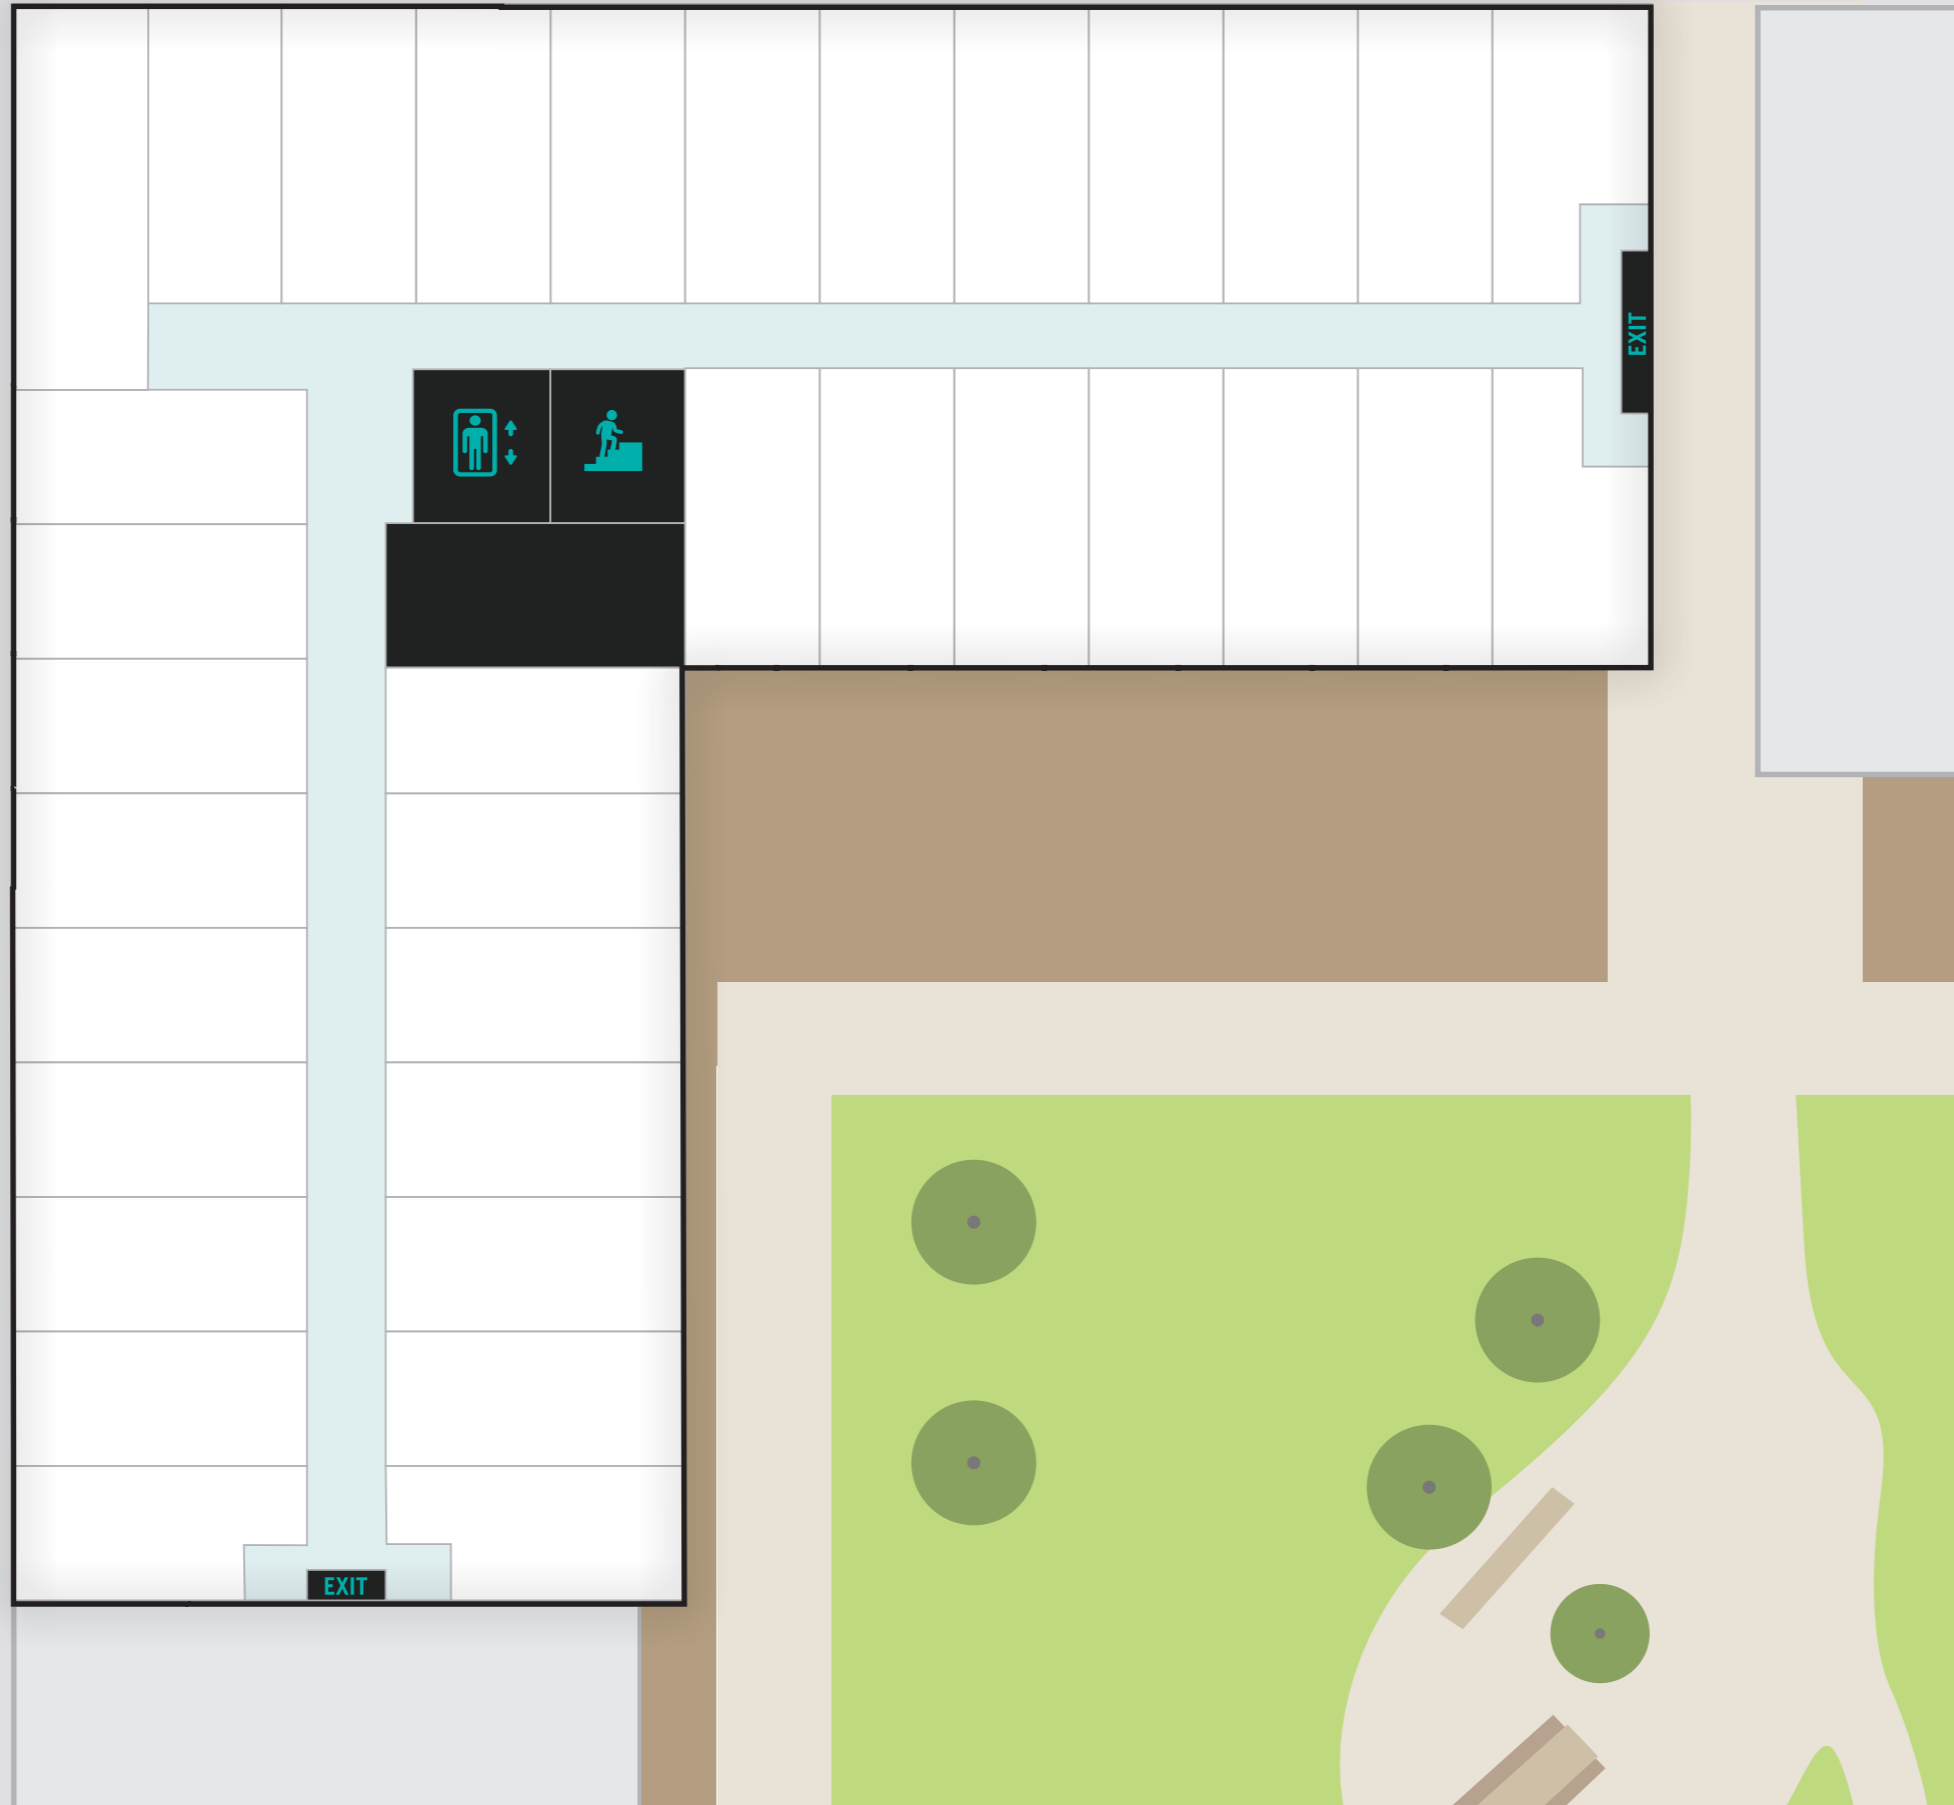

-  STAIRS
-  ELEVATOR
-  EMERGENCY EXIT

TT. VASUMWEG

MT. LINCOLNWEG

AMSTERDAM NDSM

10TH FLOOR

LEGEND

-  STAIRS
-  ELEVATOR
-  EXIT EMERGENCY EXIT

TT. VASUMWEG

MT. LINCOLNWEG

AMSTERDAM NDSM

11TH FLOOR

LEGEND

-  STAIRS
-  ELEVATOR
-  EXIT EMERGENCY EXIT

TT. VASUMWEG

MT. LINCOLNWEG

AMSTERDAM NDSM

12TH FLOOR

LEGEND

-  STAIRS
-  ELEVATOR
-  EXIT EMERGENCY EXIT

TT. VASUMWEG

MT. LINCOLN WEG

AMSTERDAM NDSM

ROOF

LEGEND