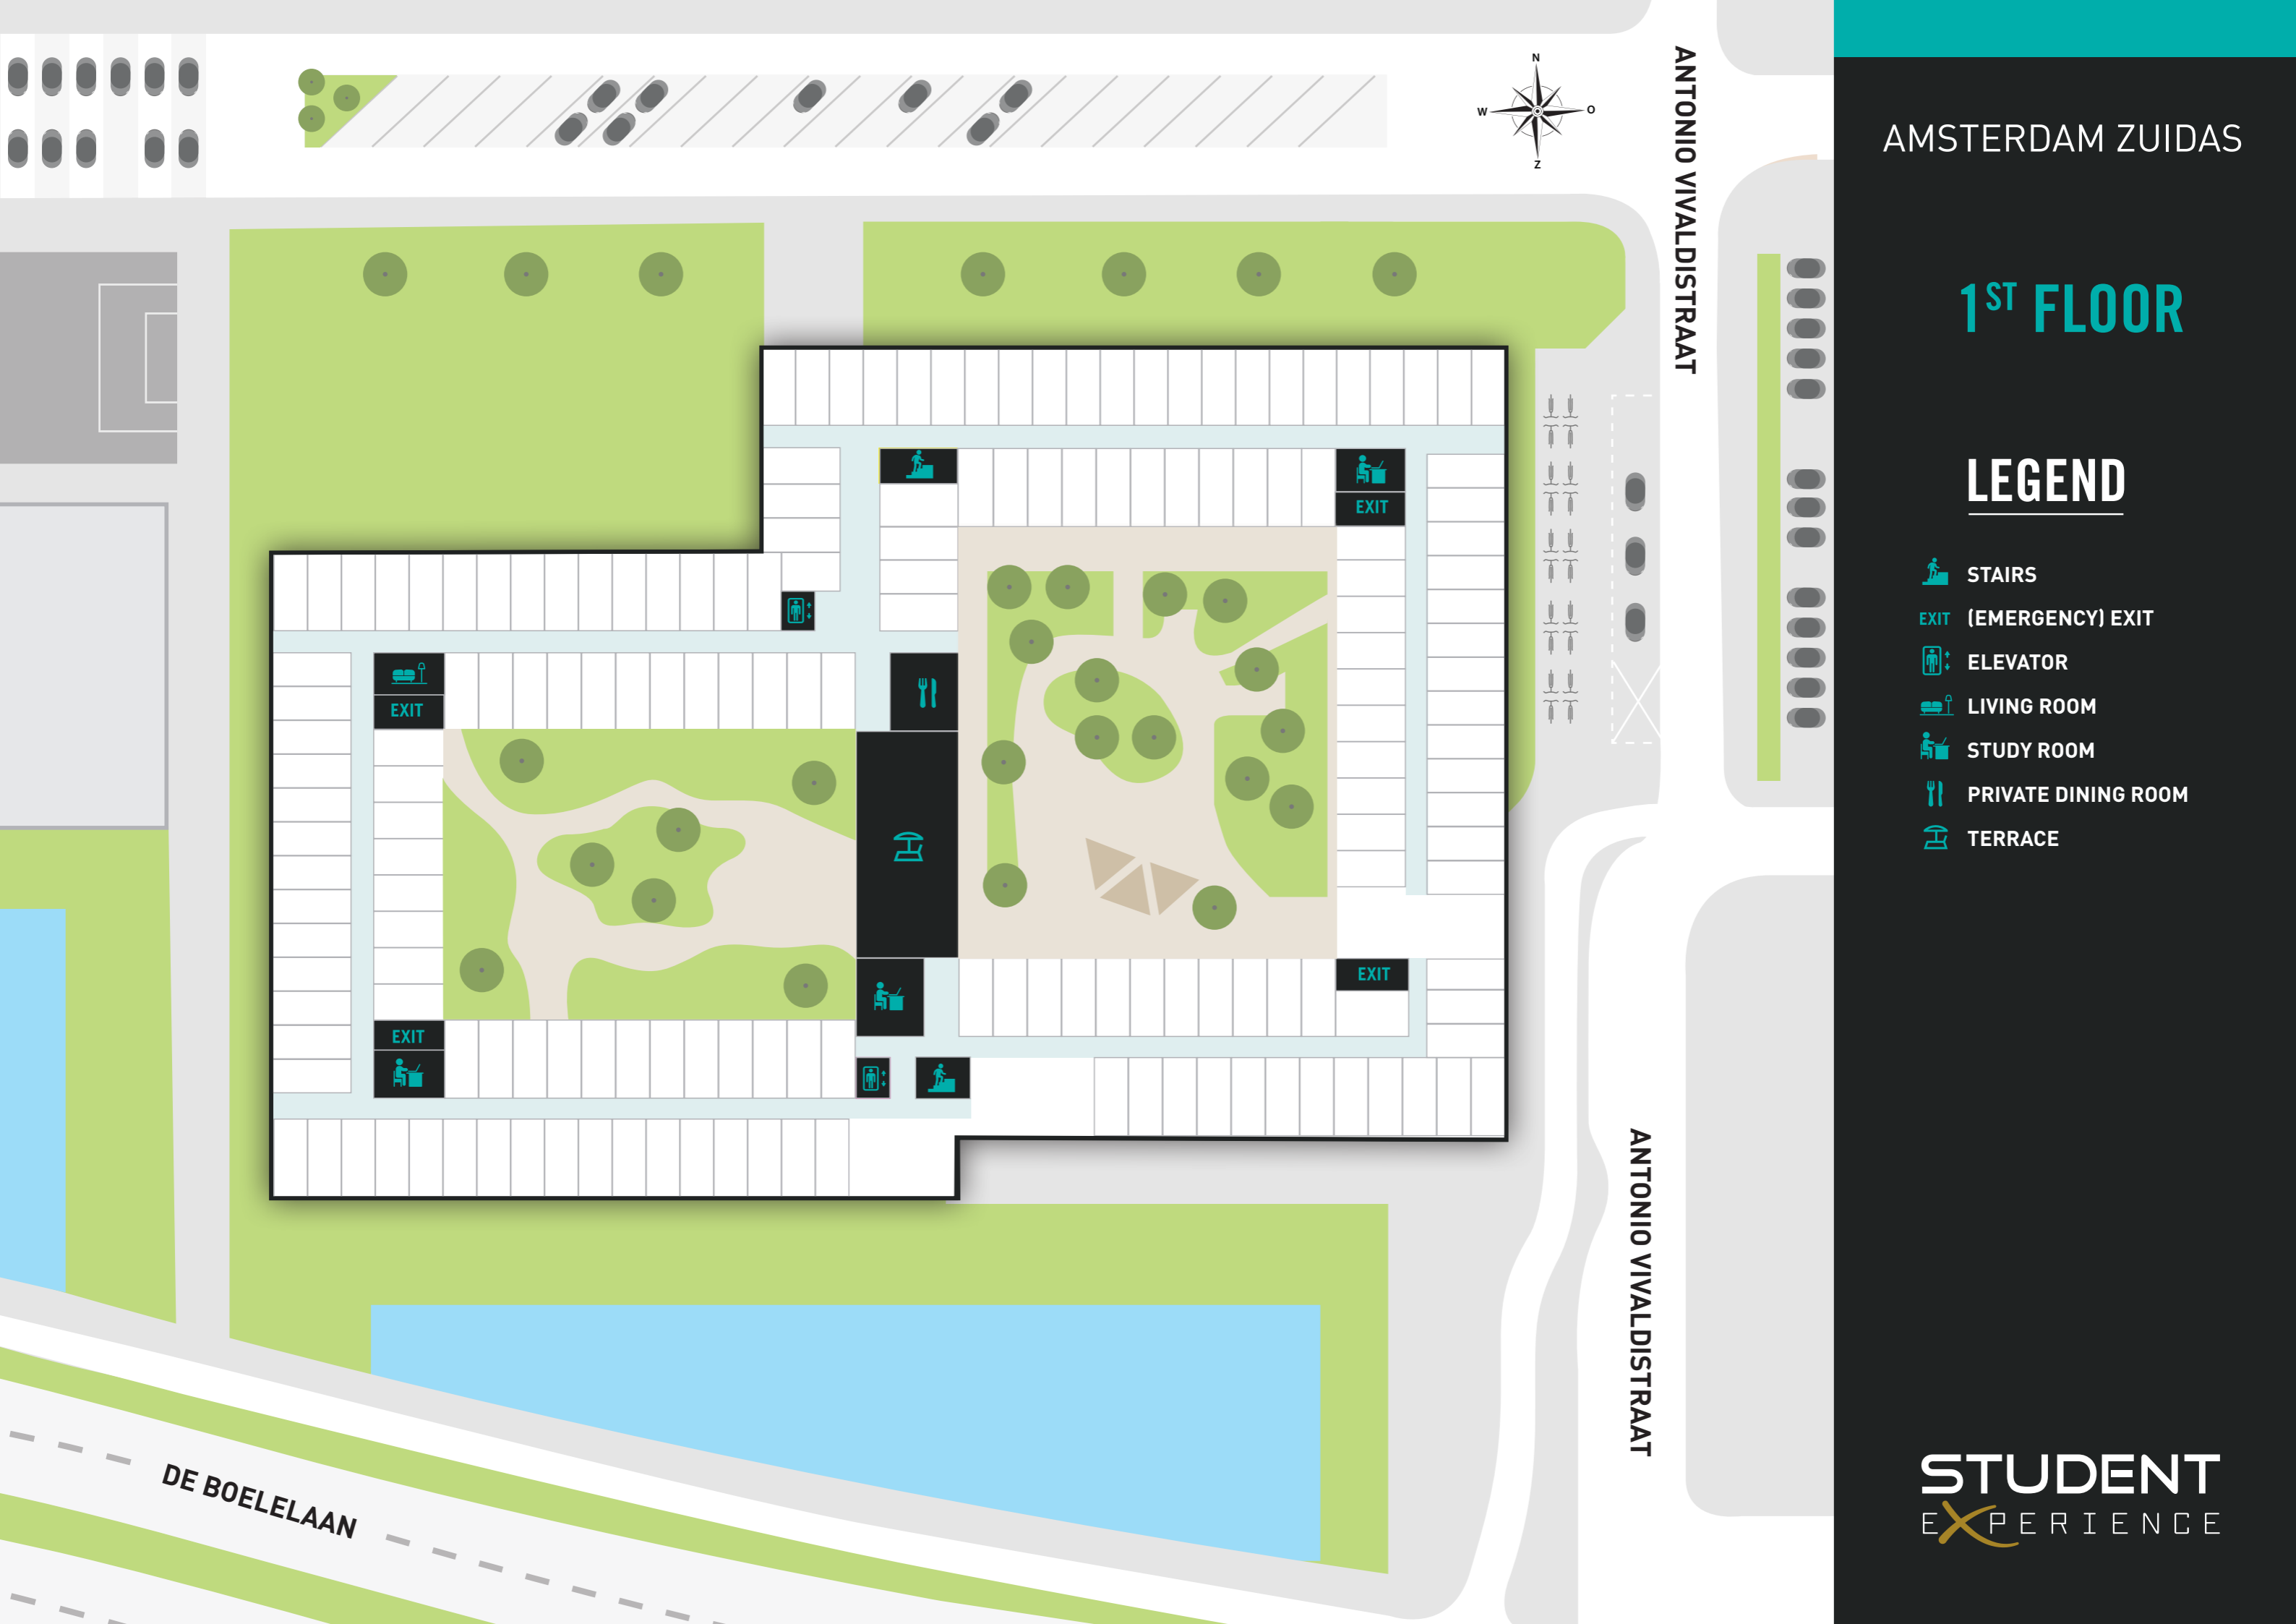

GROUND FLOOR

LEGEND

-  STAIRS
-  (EMERGENCY) EXIT
-  ELEVATOR
-  LIVING ROOM
-  STUDY ROOM
-  LOUNGE / GAME CORNER
-  BAR VALDI
-  TOILETS
-  MAILBOX
-  LAUNDRY
-  YOUNG CAPITAL
-  BICYCLE STORAGE
-  CONTAINERS
-  RECEPTION
-  BAGELS & BEANS
-  MAIN ENTRANCE
-  E-BIKES
-  STUDENT EXPERIENCE OFFICE

ANTONIO VIVALDISTRAAT

ANTONIO VIVALDISTRAAT

DE BOELELAAN

1ST FLOOR

LEGEND

-  STAIRS
-  (EMERGENCY) EXIT
-  ELEVATOR
-  LIVING ROOM
-  STUDY ROOM
-  PRIVATE DINING ROOM
-  TERRACE

ANTONIO VIVALDISTRAAT

ANTONIO VIVALDISTRAAT

DE BOELELAAN

2ND FLOOR

LEGEND

-  STAIRS
-  EXIT (EMERGENCY) EXIT
-  ELEVATOR
-  LIVING ROOM
-  STUDY ROOM
-  LIBRARY

ANTONIO VIVALDISTRAAT

ANTONIO VIVALDISTRAAT

DE BOELELAAN

3RD FLOOR

LEGEND

-  STAIRS
-  EXIT (EMERGENCY) EXIT
-  ELEVATOR
-  LIVING ROOM
-  STUDY ROOM

ANTONIO VIVALDISTRAAT

ANTONIO VIVALDISTRAAT

DE BOELELAAN

4TH FLOOR

LEGEND

 **YOUR STUDIO**