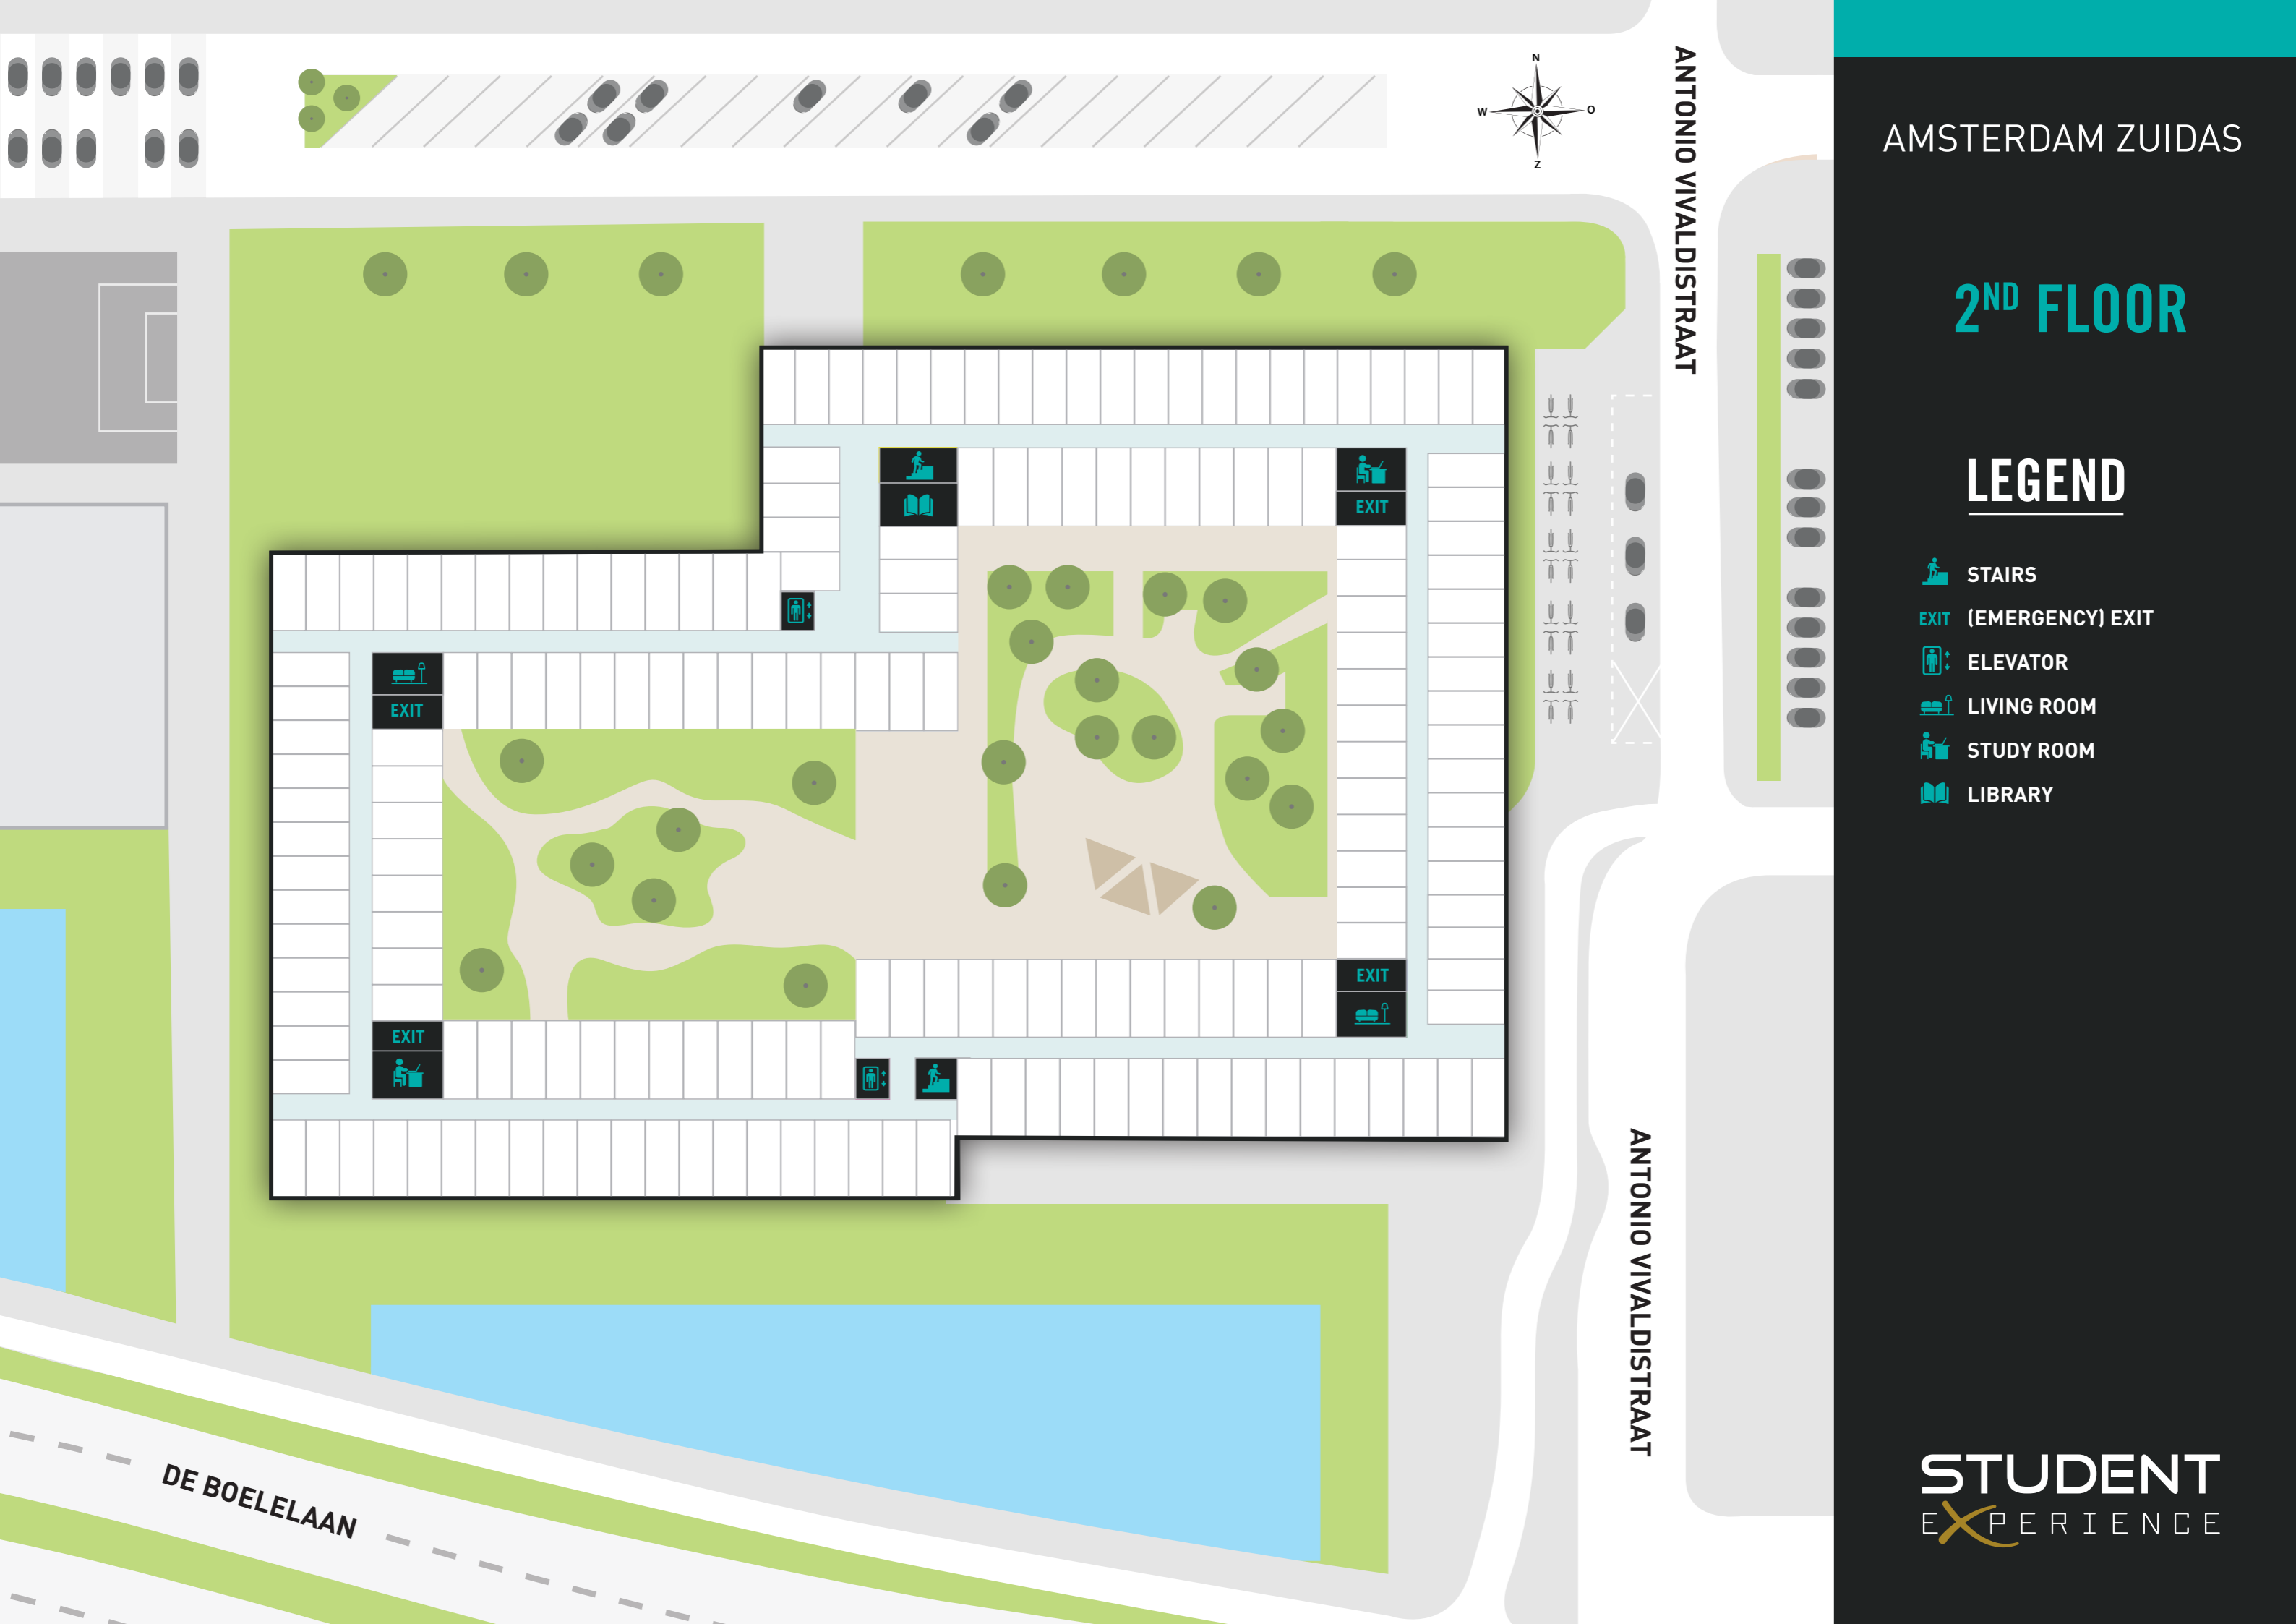

GROUND FLOOR

LEGEND

-  STAIRS
-  (EMERGENCY) EXIT
-  ELEVATOR
-  LIVING ROOM
-  STUDY ROOM
-  LOUNGE / GAME CORNER
-  BAR VALDI
-  TOILETS
-  MAILBOX
-  LAUNDRY
-  YOUNG CAPITAL
-  BICYCLE STORAGE
-  CONTAINERS
-  RECEPTION
-  BAGELS & BEANS
-  MAIN ENTRANCE
-  E-BIKES
-  STUDENT EXPERIENCE OFFICE

ANTONIO VIVALDISTRAAT

ANTONIO VIVALDISTRAAT

DE BOELELAAN

1ST FLOOR

LEGEND

-  STAIRS
-  (EMERGENCY) EXIT
-  ELEVATOR
-  LIVING ROOM
-  STUDY ROOM
-  PRIVATE DINING ROOM
-  TERRACE

ANTONIO VIVALDISTRAAT

ANTONIO VIVALDISTRAAT

DE BOELELAAN

2ND FLOOR

LEGEND

-  STAIRS
-  EXIT (EMERGENCY) EXIT
-  ELEVATOR
-  LIVING ROOM
-  STUDY ROOM
-  LIBRARY

ANTONIO VIVALDISTRAAT

ANTONIO VIVALDISTRAAT

DE BOELELAAN

3RD FLOOR

LEGEND

-  STAIRS
-  EXIT (EMERGENCY) EXIT
-  ELEVATOR
-  LIVING ROOM
-  STUDY ROOM

ANTONIO VIVALDISTRAAT

ANTONIO VIVALDISTRAAT

DE BOELELAAN

4TH FLOOR

LEGEND

 **YOUR STUDIO**