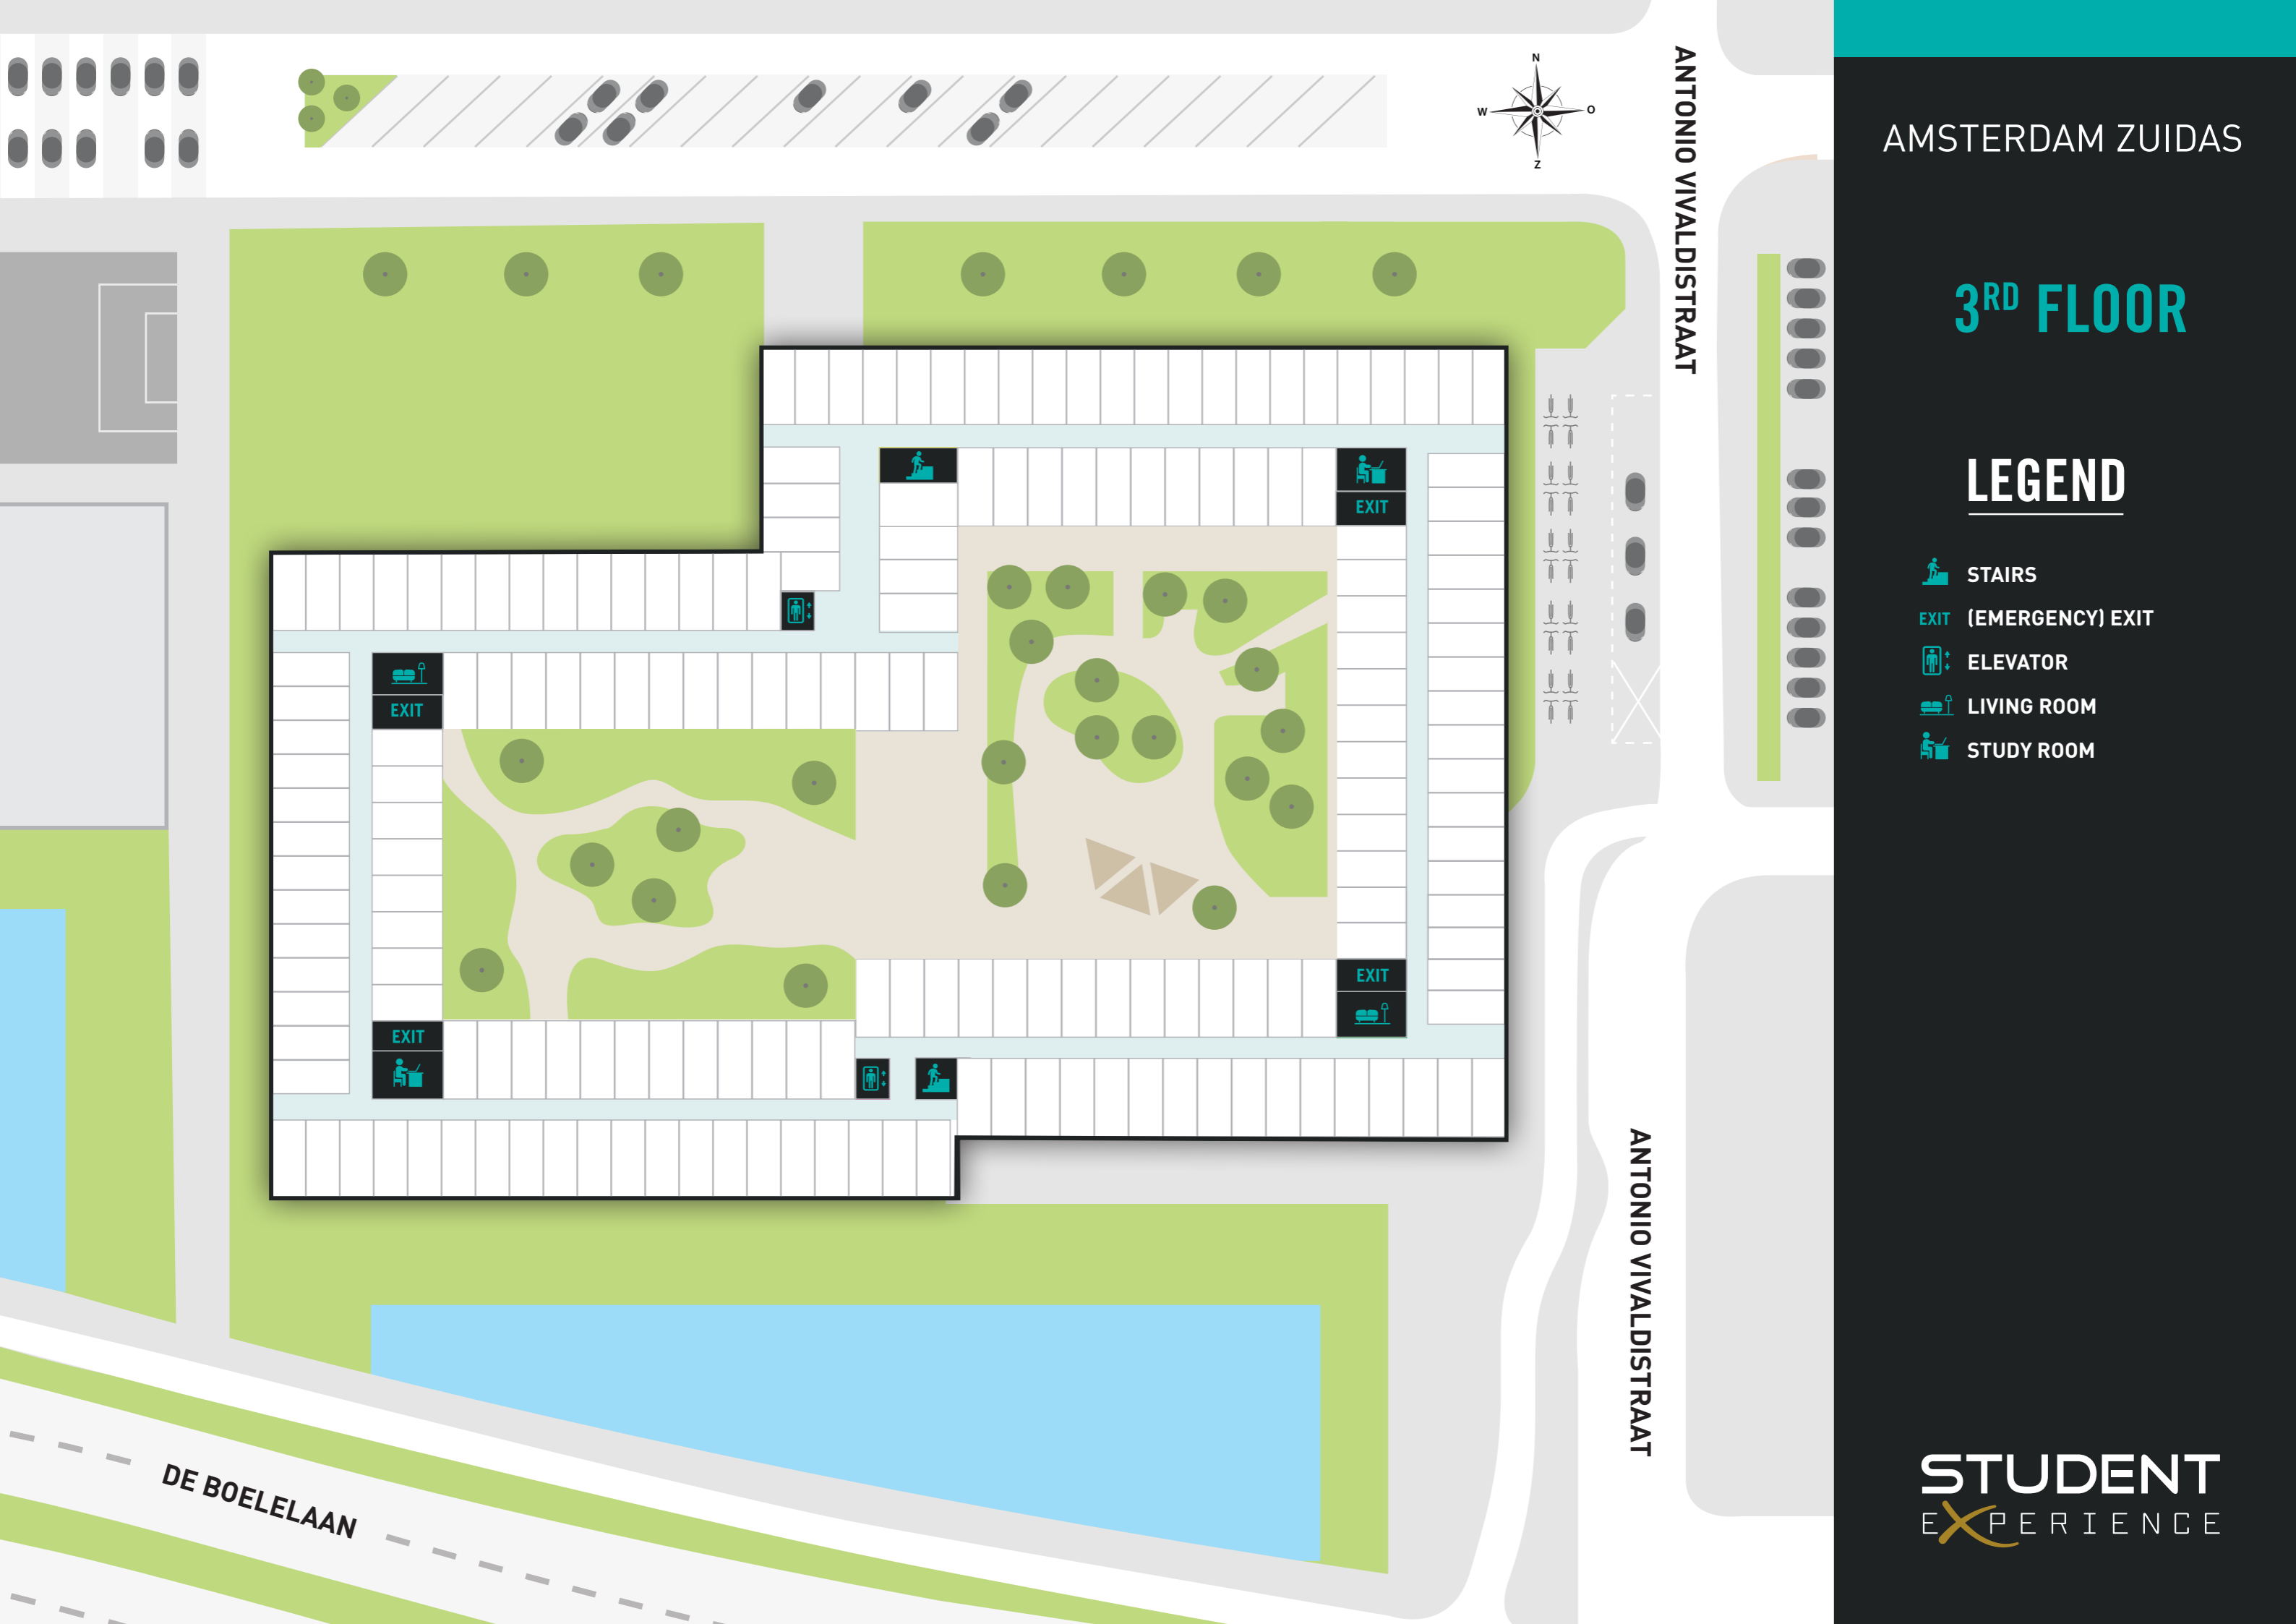

GROUND FLOOR

LEGEND

-  STAIRS
-  (EMERGENCY) EXIT
-  ELEVATOR
-  LIVING ROOM
-  STUDY ROOM
-  LOUNGE / GAME CORNER
-  BAR VALDI
-  TOILETS
-  MAILBOX
-  LAUNDRY
-  YOUNG CAPITAL
-  BICYCLE STORAGE
-  CONTAINERS
-  RECEPTION
-  BAGELS & BEANS
-  MAIN ENTRANCE
-  E-BIKES
-  STUDENT EXPERIENCE OFFICE

DE BOELELAAN

2ND FLOOR

LEGEND

-  STAIRS
-  EXIT (EMERGENCY) EXIT
-  ELEVATOR
-  LIVING ROOM
-  STUDY ROOM
-  LIBRARY

ANTONIO VIVALDISTRAAT

ANTONIO VIVALDISTRAAT

DE BOELELAAN

3RD FLOOR

LEGEND

-  STAIRS
-  EXIT (EMERGENCY) EXIT
-  ELEVATOR
-  LIVING ROOM
-  STUDY ROOM

ANTONIO VIVALDISTRAAT

ANTONIO VIVALDISTRAAT

DE BOELELAAN

4TH FLOOR

LEGEND

 **YOUR STUDIO**

 STAIRS

 (EMERGENCY) EXIT

 ELEVATOR

 LIVING ROOM

 STUDY ROOM

ANTONIO VIVALDISTRAAT

ANTONIO VIVALDISTRAAT

DE BOELELAAN