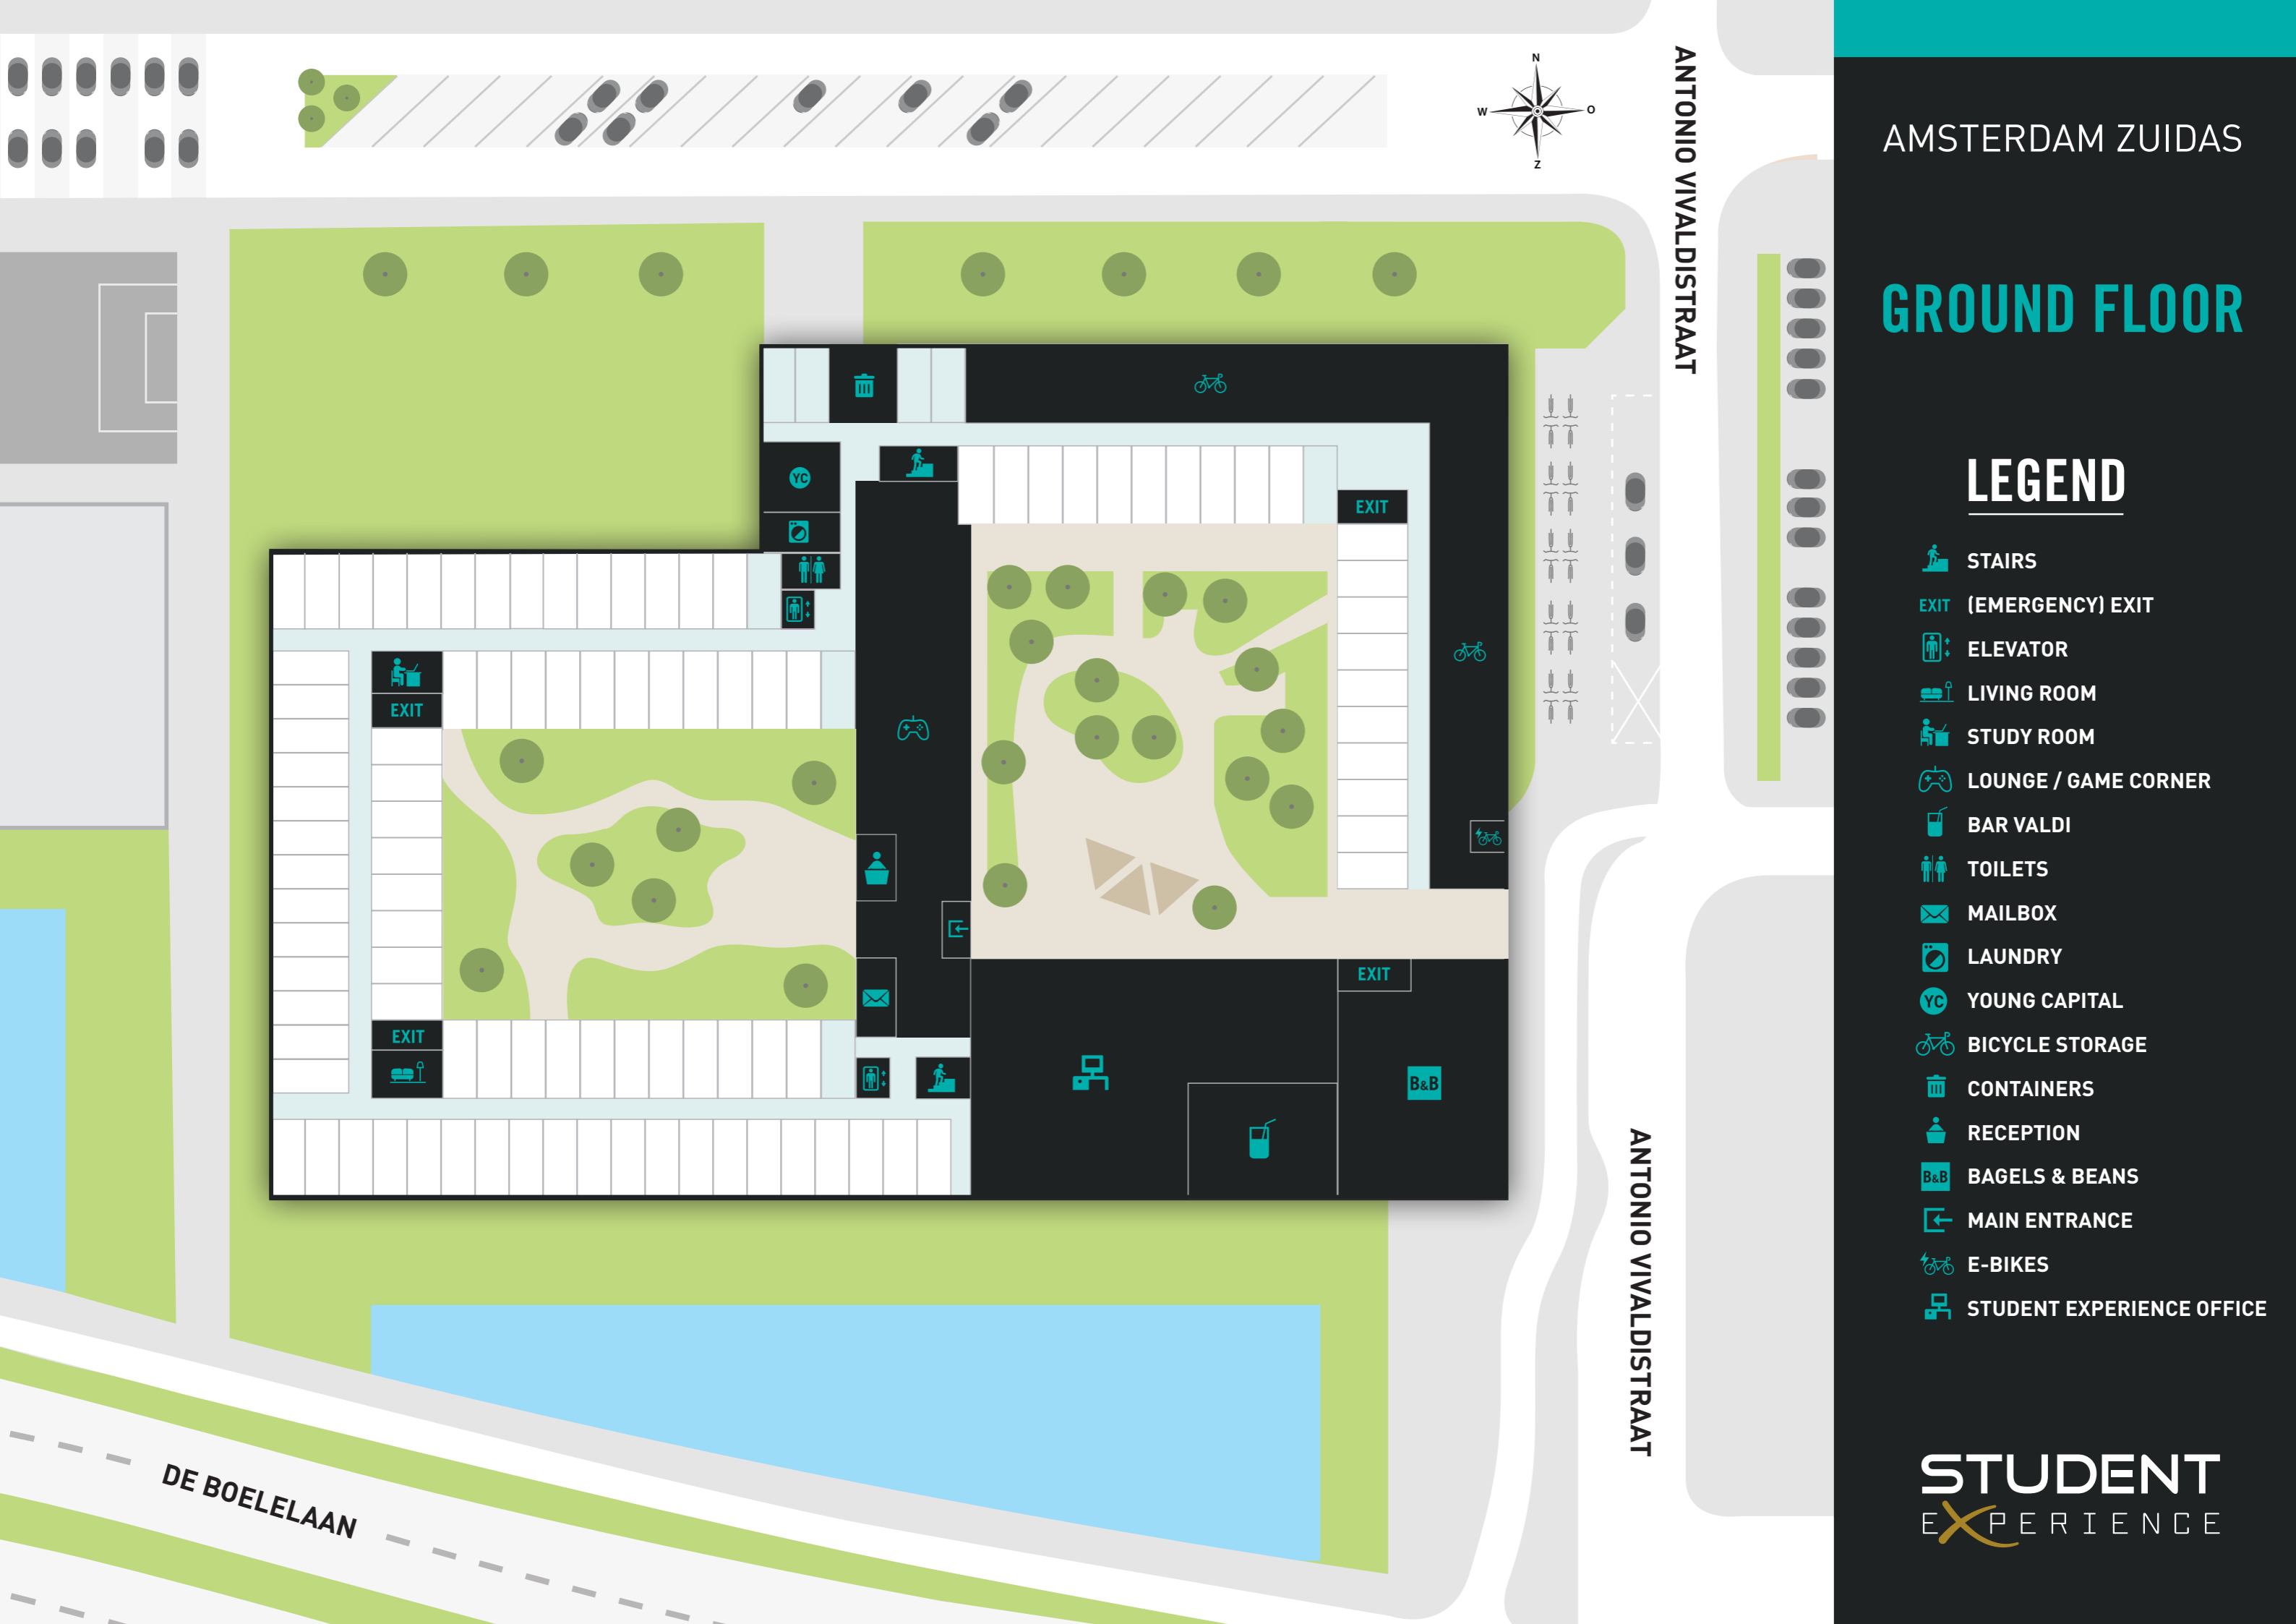

GROUND FLOOR

LEGEND

-  STAIRS
-  (EMERGENCY) EXIT
-  ELEVATOR
-  LIVING ROOM
-  STUDY ROOM
-  LOUNGE / GAME CORNER
-  BAR VALDI
-  TOILETS
-  MAILBOX
-  LAUNDRY
-  YOUNG CAPITAL
-  BICYCLE STORAGE
-  CONTAINERS
-  RECEPTION
-  BAGELS & BEANS
-  MAIN ENTRANCE
-  E-BIKES
-  STUDENT EXPERIENCE OFFICE

ANTONIO VIVALDISTRAAT

ANTONIO VIVALDISTRAAT

DE BOELELAAN

1ST FLOOR

LEGEND

-  STAIRS
-  (EMERGENCY) EXIT
-  ELEVATOR
-  LIVING ROOM
-  STUDY ROOM
-  PRIVATE DINING ROOM
-  TERRACE

ANTONIO VIVALDISTRAAT

ANTONIO VIVALDISTRAAT

DE BOELELAAN

2ND FLOOR

LEGEND

-  STAIRS
-  EXIT (EMERGENCY) EXIT
-  ELEVATOR
-  LIVING ROOM
-  STUDY ROOM
-  LIBRARY

ANTONIO VIVALDISTRAAT

ANTONIO VIVALDISTRAAT

DE BOELELAAN

3RD FLOOR

ROOF

LEGEND

-  CITY FARMING
-  SPORTS FIELD
-  ENTRANCE ROOF
-  ROOF TERRACE

ANTONIO VIVALDISTRAAT

ANTONIO VIVALDISTRAAT

DE BOELELAAN